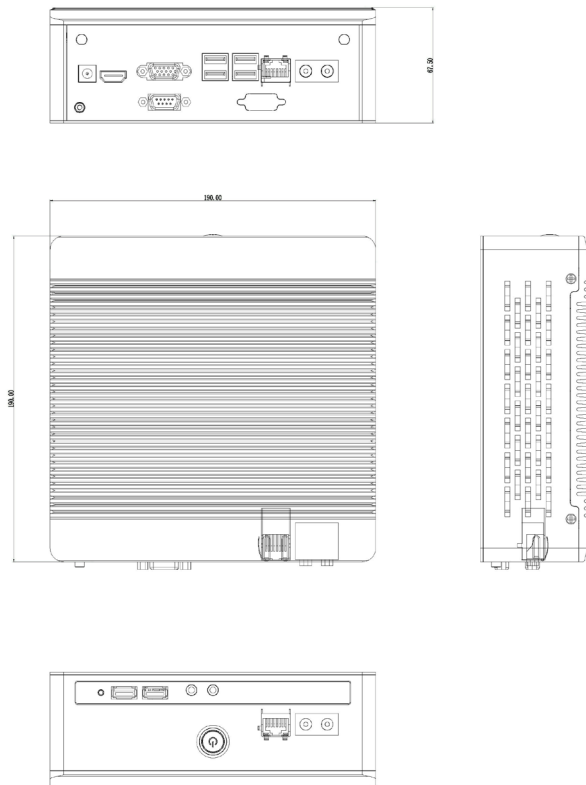

### FEATURES

- Intel Celeron 1037U processor
- Dedicated NVIDIA GT 730 GPU
- Two USB 3.0, four USB 2.0 ports
- Support VGA and HDMI dual independent display
- One 2.5" SATA HDD/SSD drive bay and one mSATA slot
- Built-in one Mini PCIe with SIM card connector
- Support Gigabit Ethernet port and mini-PCIe WiFi option

### SPECIFICATIONS

Model	BIS-6768
Platform	Intel Ivy Bridge
Processor	Intel® Celeron® Processor 1037U, 2M Cache, 1.80 GHz
System Memory	1 x 204-pin SO-DIMM slot, DDR3 1333 MHz, up to 8GB
Ethernet	1 x 10/100/1000 Mbps GbE
Storage	1 x 2.5" SATA HDD/SSD drive bay, 1 x mSATA slot
Graphic	NVIDIA GT730 (GK208)
Display Interface	1 x VGA, 1 x HDMI
I/O Ports	4 x USB 2.0 2 x USB 3.0
Expansion	1 x mini PCIe with SIM card connector
WiFi	On-board mini-PCIe slot (module not included), external antennas
Audio	HD Audio, Realtek ALC662, Line-out, MIC-in
Power Input	12V/19DC 2.5mm power jack
Watchdog timer	Built-in
Cooling	Fanless
Enclosure Material	Aluminum
Enclosure Color	Black
Mounting Option	Support wall mount optional bracket
Operating Temperature	0 ~ 50°C (32 ~ 122°F)
Storage Temperature	-20 ~ 70° C (-4 ~ 158° F)
Operating Humidity	10 ~ 95% @ 40°C (Non-Condensing)
Dimensions	190 x 190 x 67 mm (7.5" x 7.5" x 2.63")

## I/O LAYOUT

- A. 12V DC In
- B. HDMI
- C. VGA
- D. 2x USB 2.0
- E. 2x USB 3.0
- F. GbE 1
- G. Audio
- H. Antenna

## DIMENSIONS

Unit: mm