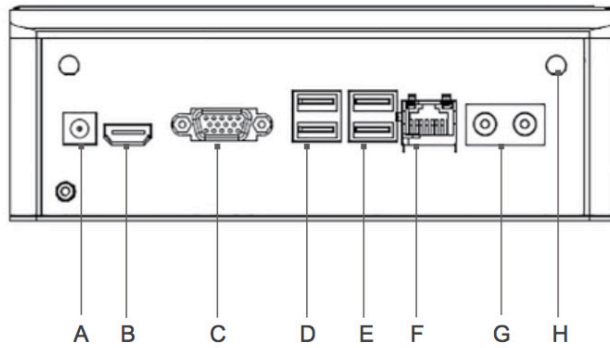

### INTRODUCTION

The BIS-6768 is a high performance fanless industrial PC based on Intel Celeron 1037U processor with dedicated NVIDIA GT 730 GPU. The system supports one Gigabit Ethernet port, VGA and HDMI display interfaces. The proprietary spring cylinder heatsink design ensures maximum heat dissipation and a efficient fanless system. The system is designed for applications like digital signage, robotics and other rugged computers demanding high graphic performance.

### FEATURES

- Intel Celeron 1037U processor
- Dedicated NVIDIA GT 730 GPU
- Two USB 3.0, four USB 2.0 ports
- Support VGA and HDMI dual independent display
- One 2.5" SATA HDD/SSD drive bay and one mSATA slot
- Built-in one Mini PCIe with SIM card connector
- Support Gigabit Ethernet port and mini-PCIe WiFi option

## I/O LAYOUT

- A. 12V DC In
- B. HDMI
- C. VGA
- D. 2x USB 2.0
- E. 2x USB 3.0
- F. GbE 1
- G. Audio
- H. Antenna

## DIMENSIONS

Unit: mm